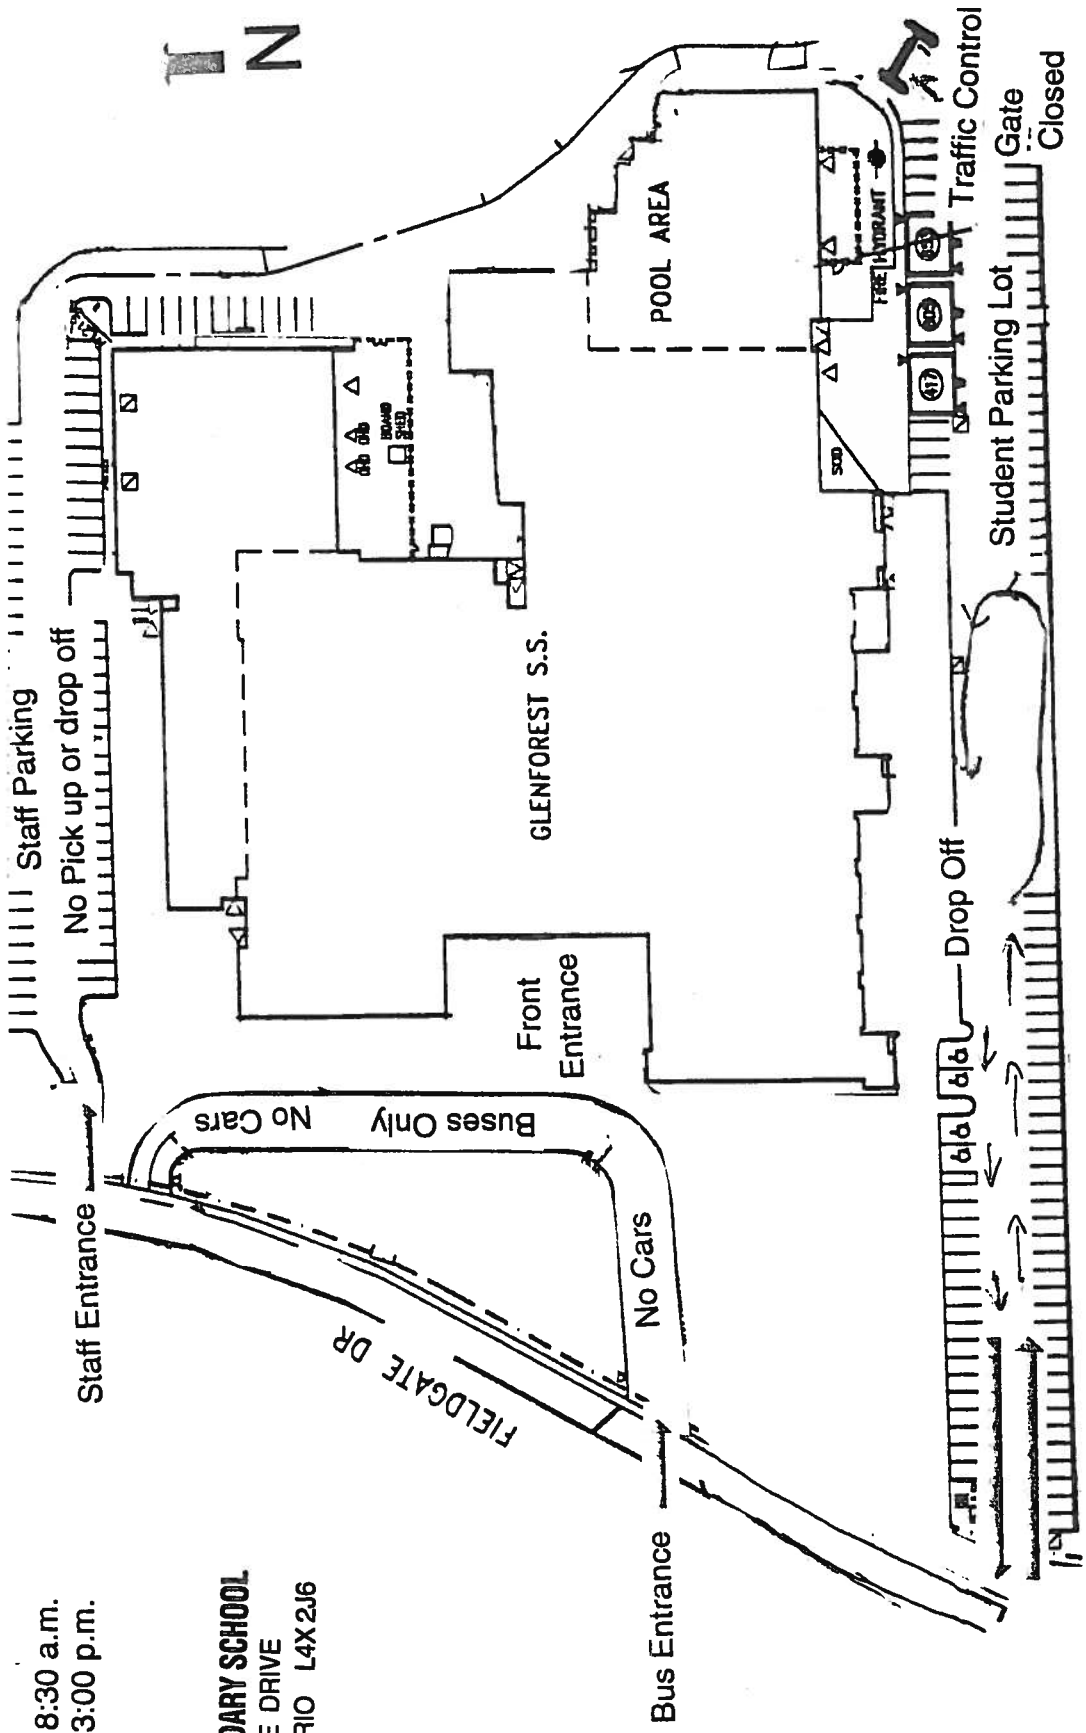

School Start Time: 8:30 a.m.  
 School End Time: 3:00 p.m.

**GLENFOREST SECONDARY SCHOOL**  
 3575 FIELDGATE DRIVE  
 MISSISSAUGA, ONTARIO L4X2J6

We ask for your cooperation regarding two items:

- 1. Student Drop Off/Pick Up**  
 Please note the semi-circle driveway in front of the school is for BUSES ONLY.  
 Student drop off on school property occurs only in the south parking lot. Please follow the yellow traffic flow lines that direct cars to do a U-turn and drop off students at the sidewalk next to the school.  
 As of Monday, September 30<sup>th</sup>, cars will no longer be able to drive behind the school as the traffic control gate will be closed.
- 2. Please ensure students are picked up promptly following their teacher-supervised activities. Only students under direct teacher supervision may remain in the building after school hours.**

South Parking Lot

- Kiss 'n Ride
- Cars enter south parking lot
- Cars proceed to "U" turn
- Students are dropped off at sidewalk next to school building
- Cars exit the south parking lot